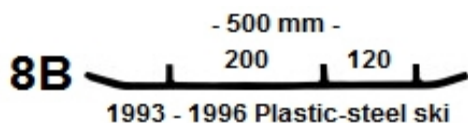

MODEL	YEAR(S)	NORMAL	SPORT	SPRINT	ENDURO
Formula III	1995 - 1996	8BNO	8BSP		8BEN
Formula III LT	1996	8BNO	8BSP		8BEN
Formula Mach 1	1995	8BNO	8BSP		8BEN
Formula Mach Z	1993 - 1995	8BNO	8BSP		8BEN
Formula MX, MX ZX	1994	8BNO	8BSP		8BEN
Formula MX Z	1993 - 1994	8BNO	8BSP		8BEN
Formula Z	1994 - 1996	8BNO	8BSP		8BEN
Grand Touring 580	1993 - 1996	8BNO	8BSP		8BEN
Grand Touring SE	1994 - 1996	8BNO	8BSP		8BEN
Grand Touring XTC	1994	8BNO	8BSP		8BEN
Mach 1	1996	8BNO	8BSP		8BEN
Mach Z	1996	8BNO	8BSP		8BEN
Mach Z LT	1996	8BNO	8BSP		8BEN
Summit 470	1994	8BNO	8BSP		8BEN
Summit 500	1996	8BNO	8BSP		8BEN
Summit 583	1994 - 1996	8BNO	8BSP		8BEN
Summit 670	1995 - 1996	8BNO	8BSP		8BEN